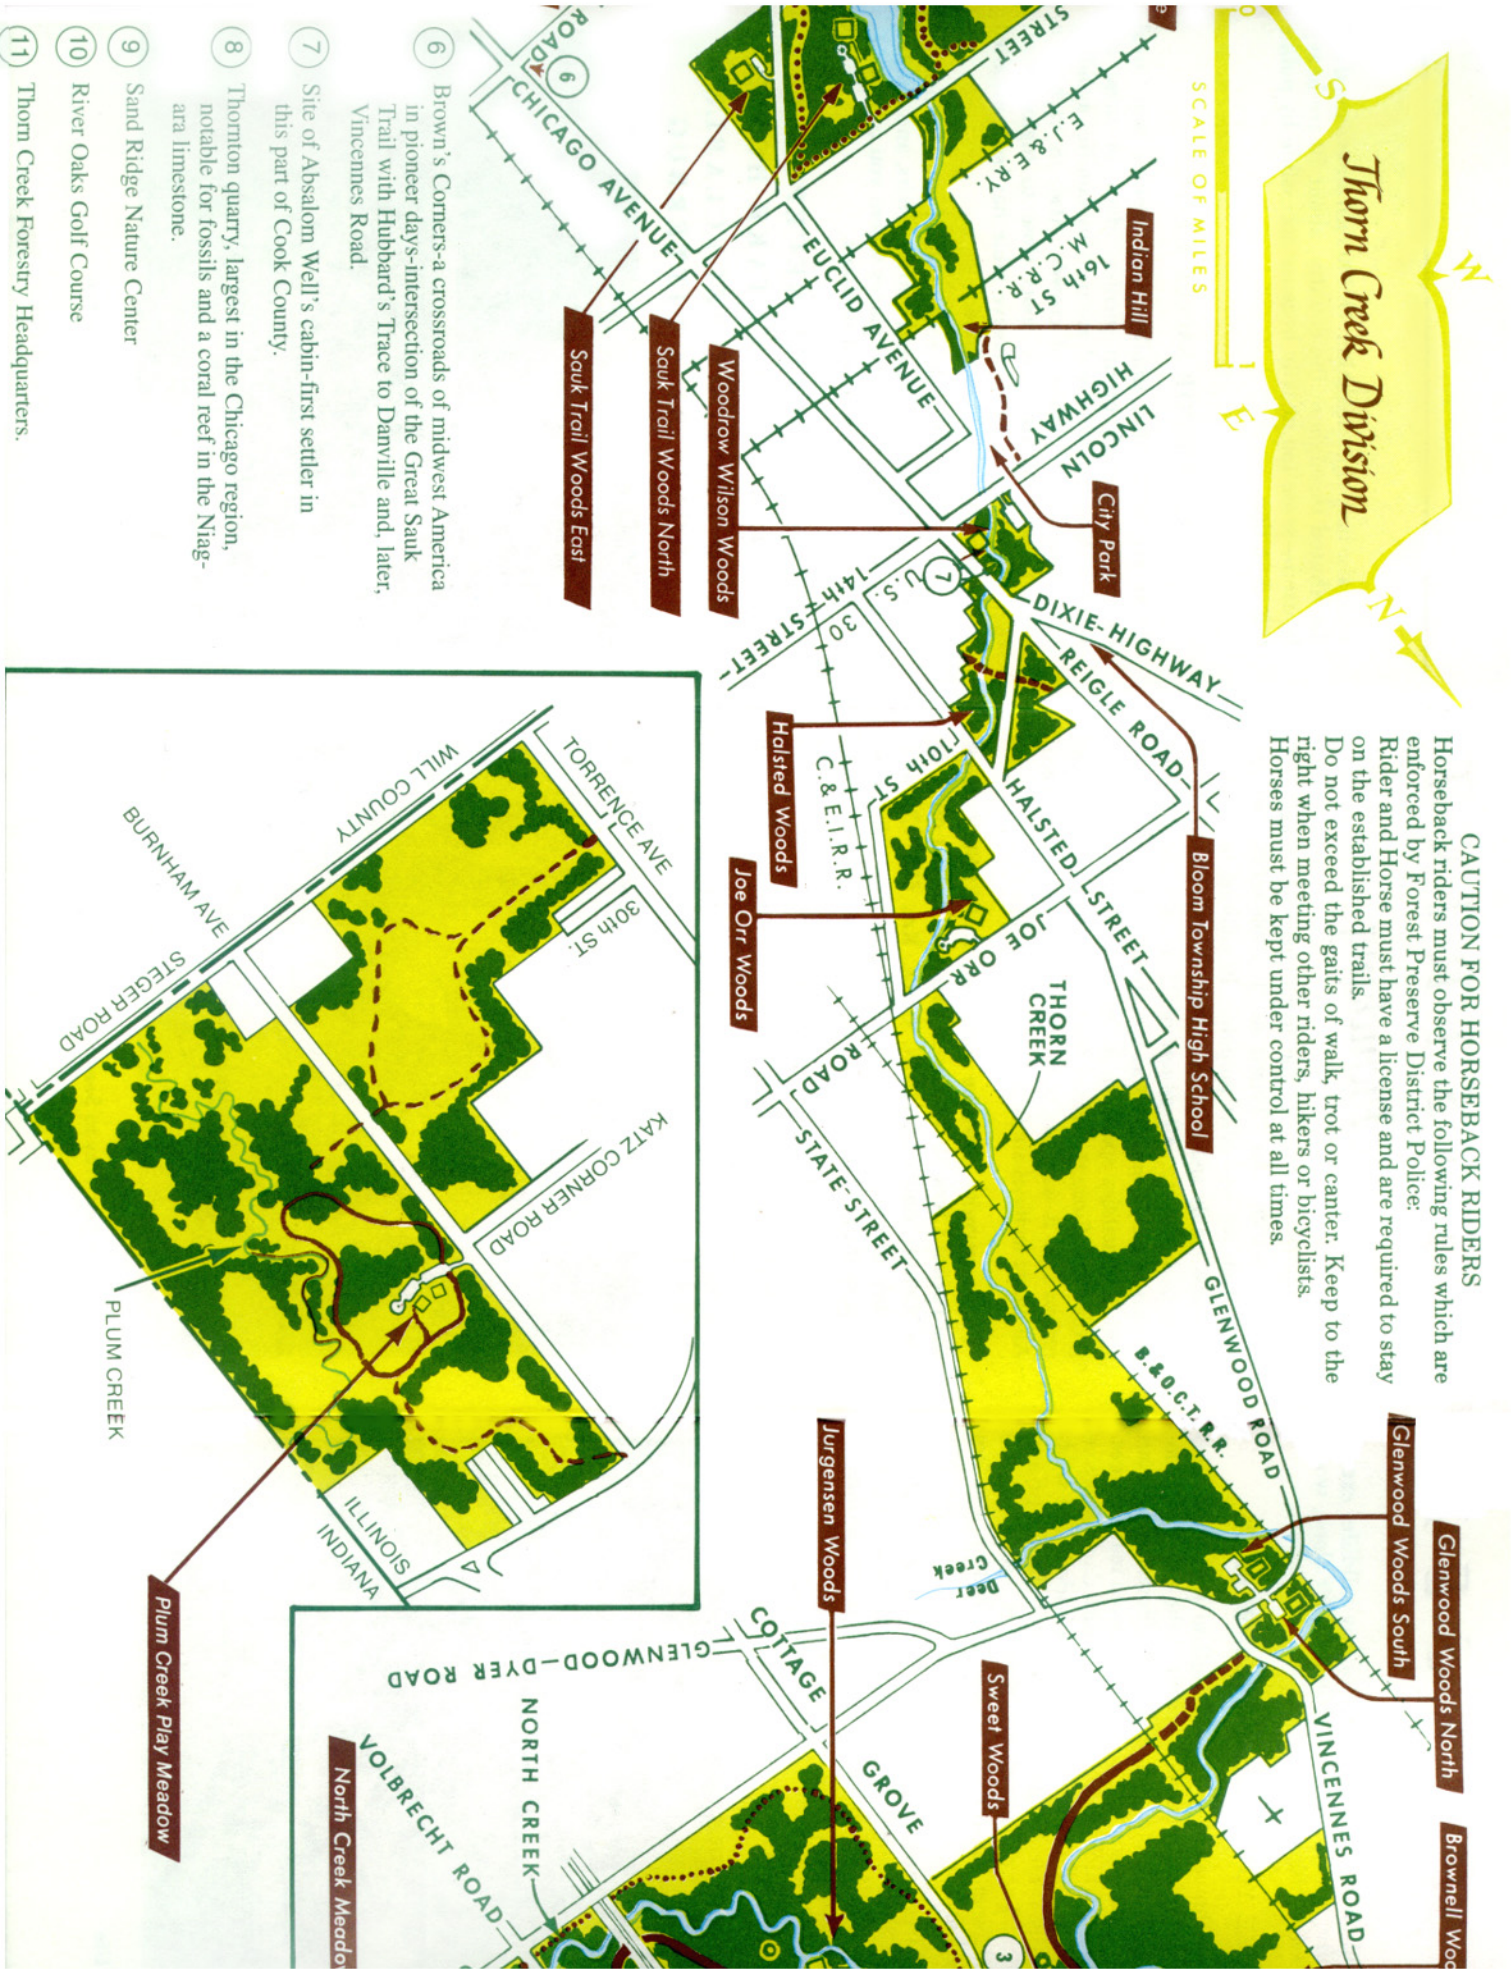

Forest Preserve District of Cook County IN RELATION TO The City of Chicago

Thorn Creek Division

Points of Interest

Dedicated Nature Preserves.

Area notable for woodland wildflowers, native prairies, uncommon trees, shrubs and other vegetation

Good Shoreline Fishing

Winter Sports

Thorn Creek Division Headquarters.

- 1 Model Airplane Flying Field
- 2 Green Lake, formerly a deep clay pit for making brick.
- 3 Youth Group Camp (by permit only)
- 4 Saubert's Woods: originally part of the Indian trail from the Mississippi river to Fort Detroit.
- 5 Pioneer homestead of John McCoy, soldier in the Revolutionary War: a "station" on the "Underground Railroad."
- 6 Brown's Corners-a crossroads of midwest America in pioneer days-intersection of the Great Saubert Trail with Hubbard's Trace to Danville and, later, Vincennes Road.
- 7 Site of Absalom Well's cabin-first settler in this part of Cook County.
- 8 Thornton quarry, largest in the Chicago region, notable for fossils and a coral reef in the Niagara limestone.
- 9 Sand Ridge Nature Center
- 10 River Oaks Golf Course

- ⑥ Brown's Corners-a crossroads of midwest America in pioneer days-intersection of the Great Sauk Trail with Hubbard's Trace to Danville and, later, Vincennes Road.
- ⑦ Site of Absalom Well's cabin-first settler in this part of Cook County.
- ⑧ Thornton quarry, largest in the Chicago region, notable for fossils and a coral reef in the Niagara limestone.
- ⑨ Sand Ridge Nature Center
- ⑩ River Oaks Golf Course
- ⑪ Thorn Creek Forestry Headquarters.

Plum Creek Play Meadow

North Creek Meadow