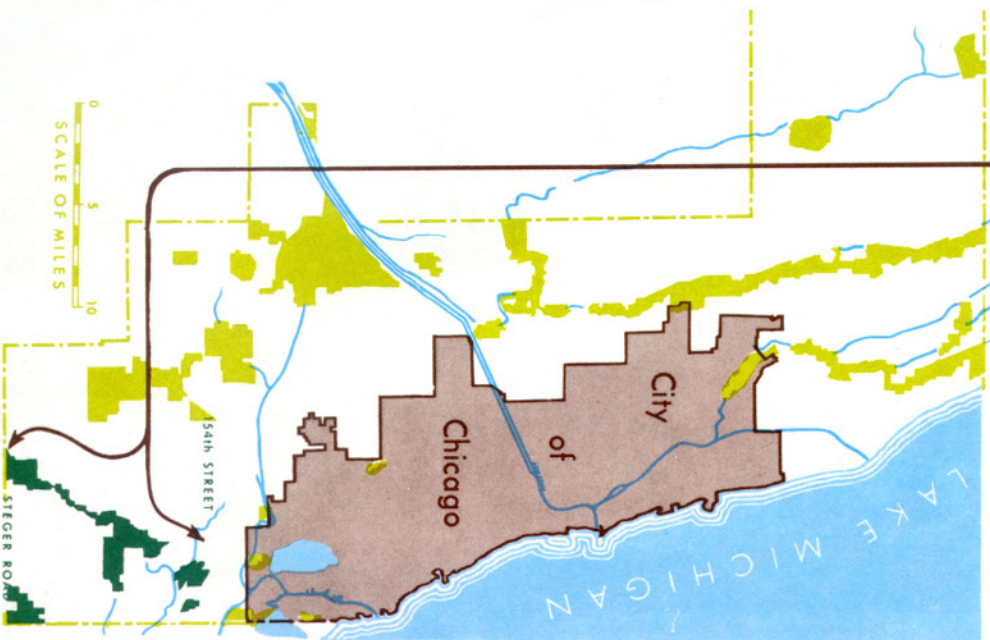

Forest Preserve District of Cook County IN RELATION TO The City of Chicago

Thorn Creek Division

Points of Interest

Dedicated Nature Preserves.

Area notable for woodland wildflowers, native prairies, uncommon trees, shrubs and other vegetation

Good Shoreline Fishing

Winter Sports

Thorn Creek Division Headquarters.

- 1 Model Airplane Flying Field
- 2 Green Lake, formerly a deep clay pit for making brick.
- 3 Youth Group Camp (by permit only)
- 4 Saubert's Woods: originally part of the Indian trail from the Mississippi river to Fort Detroit.
- 5 Pioneer homestead of John McCoy, soldier in the Revolutionary War: a "station" on the "Underground Railroad."
- 6 Brown's Corners-a crossroads of midwest America in pioneer days-intersection of the Great Saubert Trail with Hubbard's Trace to Danville and, later, Vincennes Road.
- 7 Site of Absalom Well's cabin-first settler in this part of Cook County.
- 8 Thornton quarry, largest in the Chicago region, notable for fossils and a coral reef in the Niagara limestone.
- 9 Sand Ridge Nature Center
- 10 River Oaks Golf Course

- ⑥ Brown's Corners-a crossroads of midwest America in pioneer days-intersection of the Great Sauk Trail with Hubbard's Trace to Danville and, later, Vincennes Road.
- ⑦ Site of Absalom Well's cabin-first settler in this part of Cook County.
- ⑧ Thornton quarry, largest in the Chicago region, notable for fossils and a coral reef in the Niagara limestone.
- ⑨ Sand Ridge Nature Center
- ⑩ River Oaks Golf Course
- ⑪ Thorn Creek Forestry Headquarters.