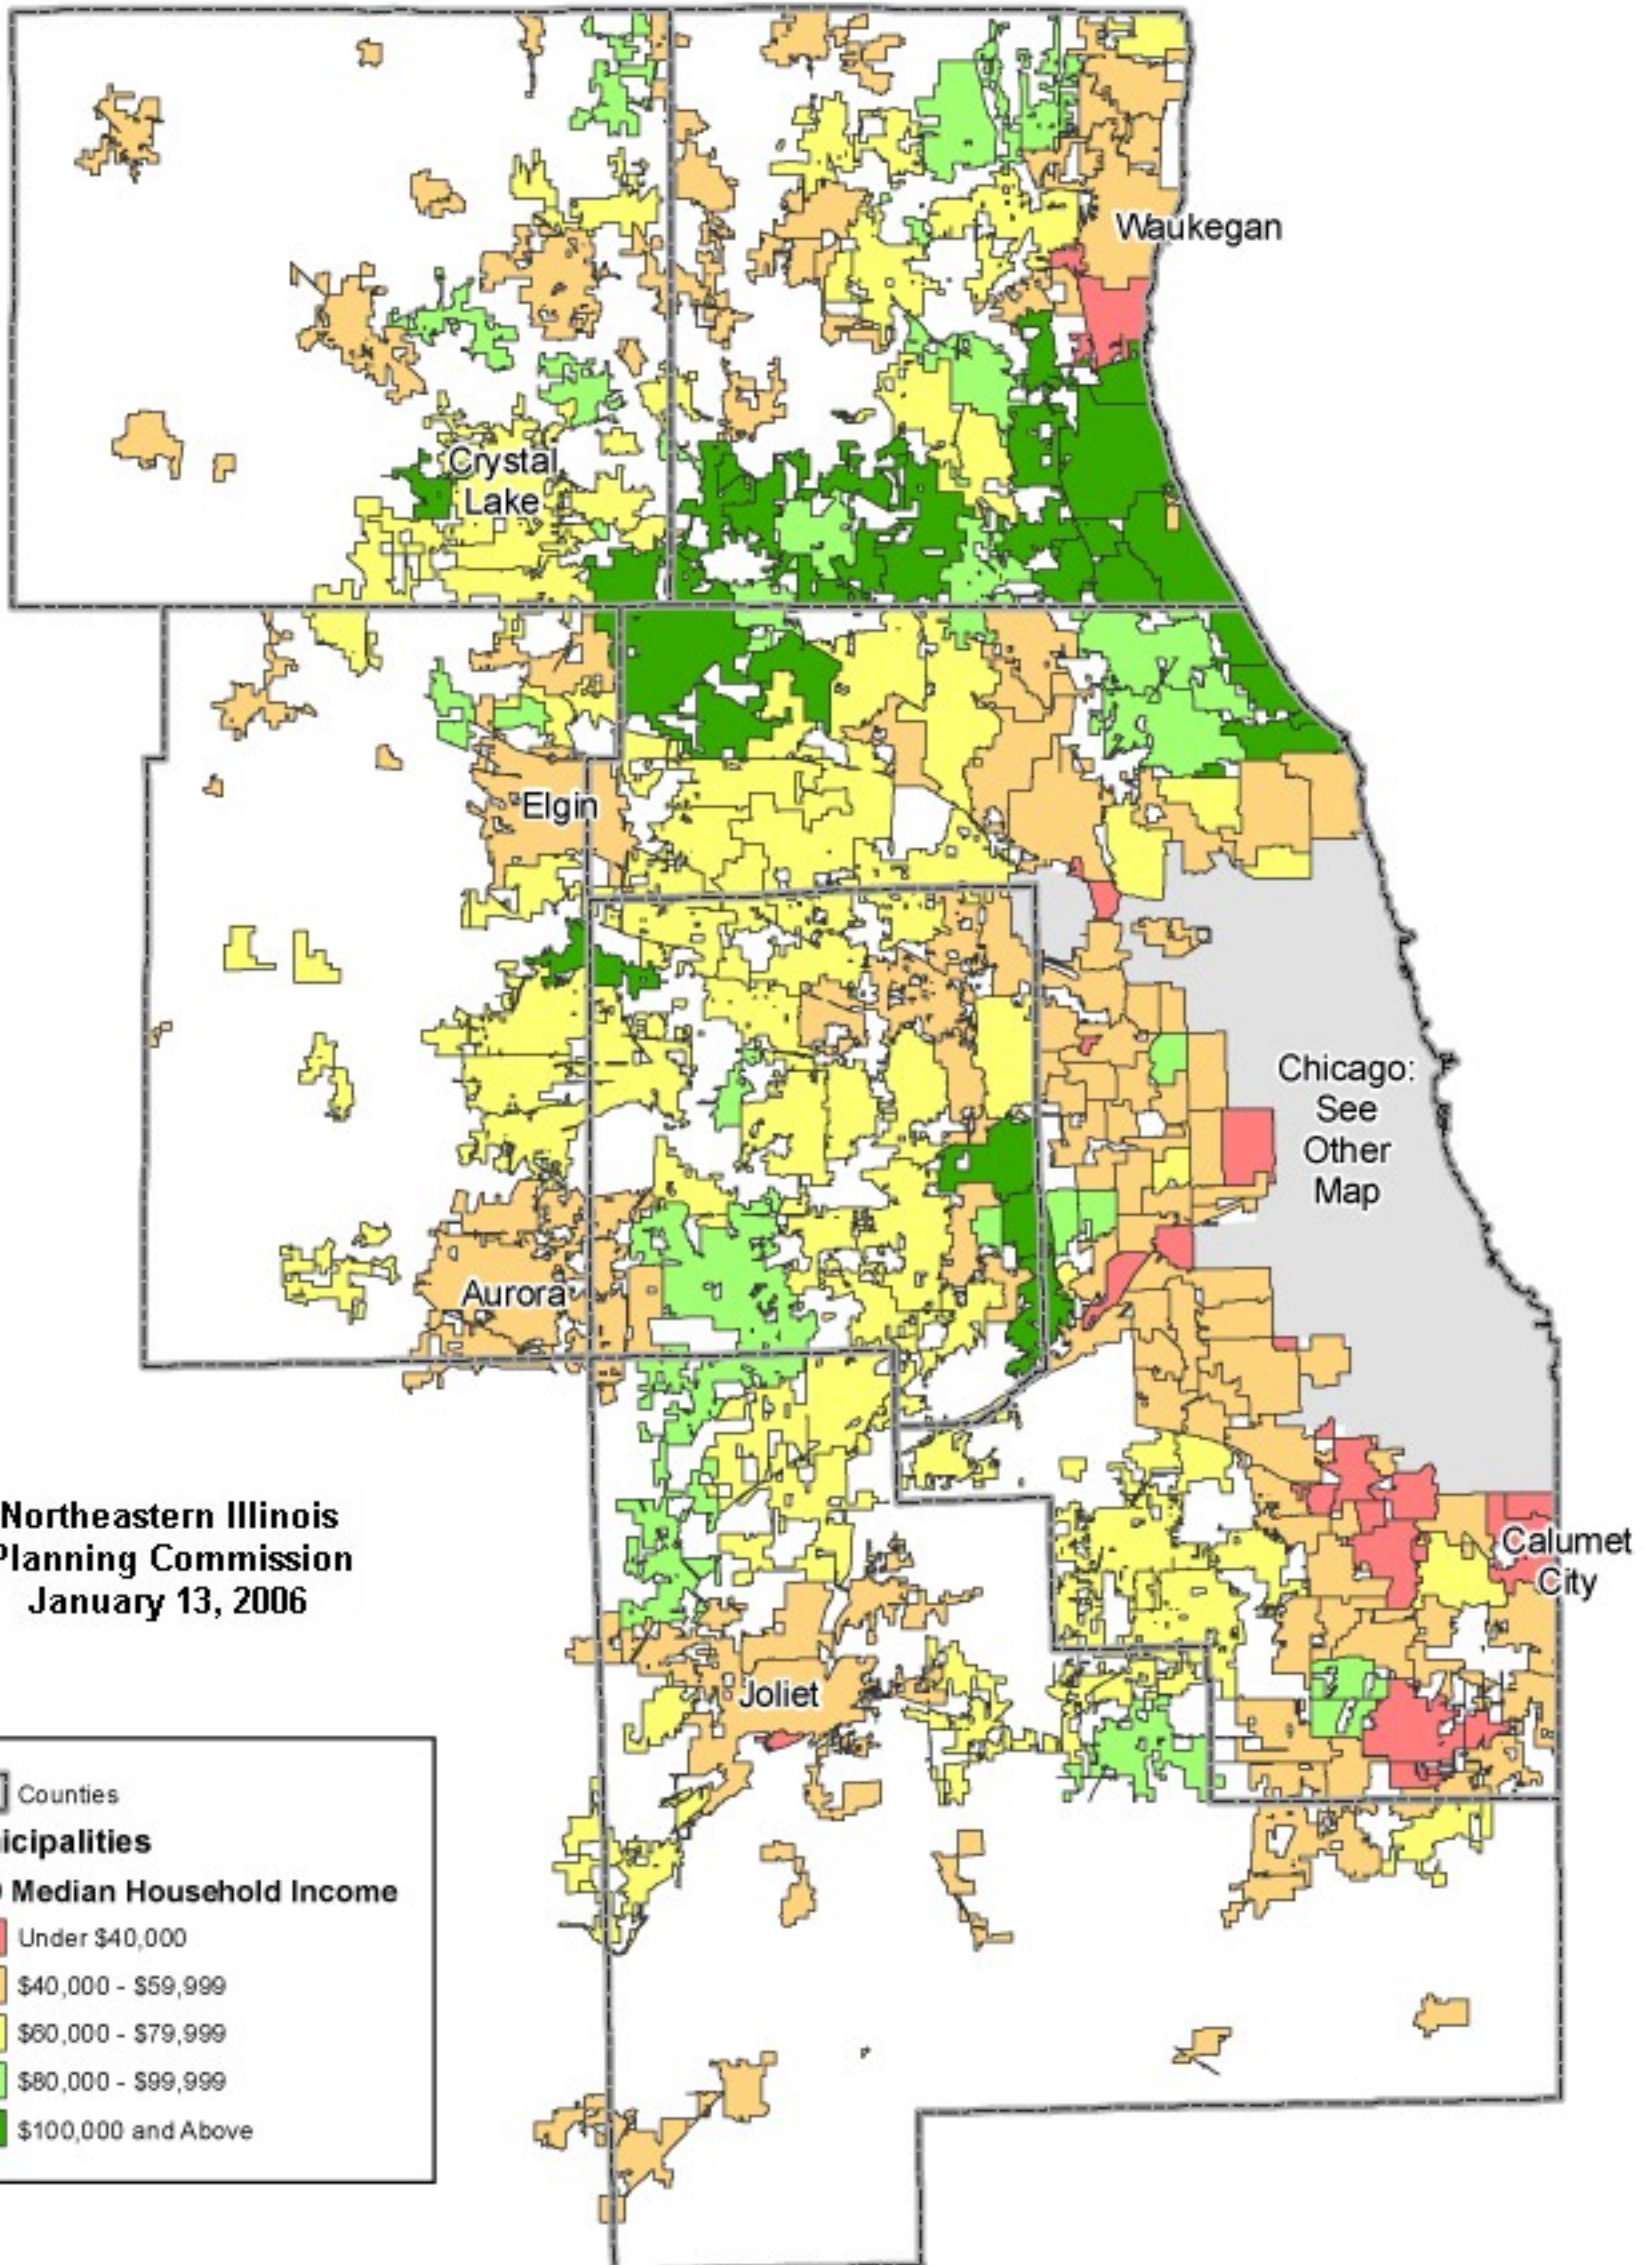

1999 Median Household Income: Municipalities in Northeast Illinois

Northeastern Illinois
Planning Commission
January 13, 2006