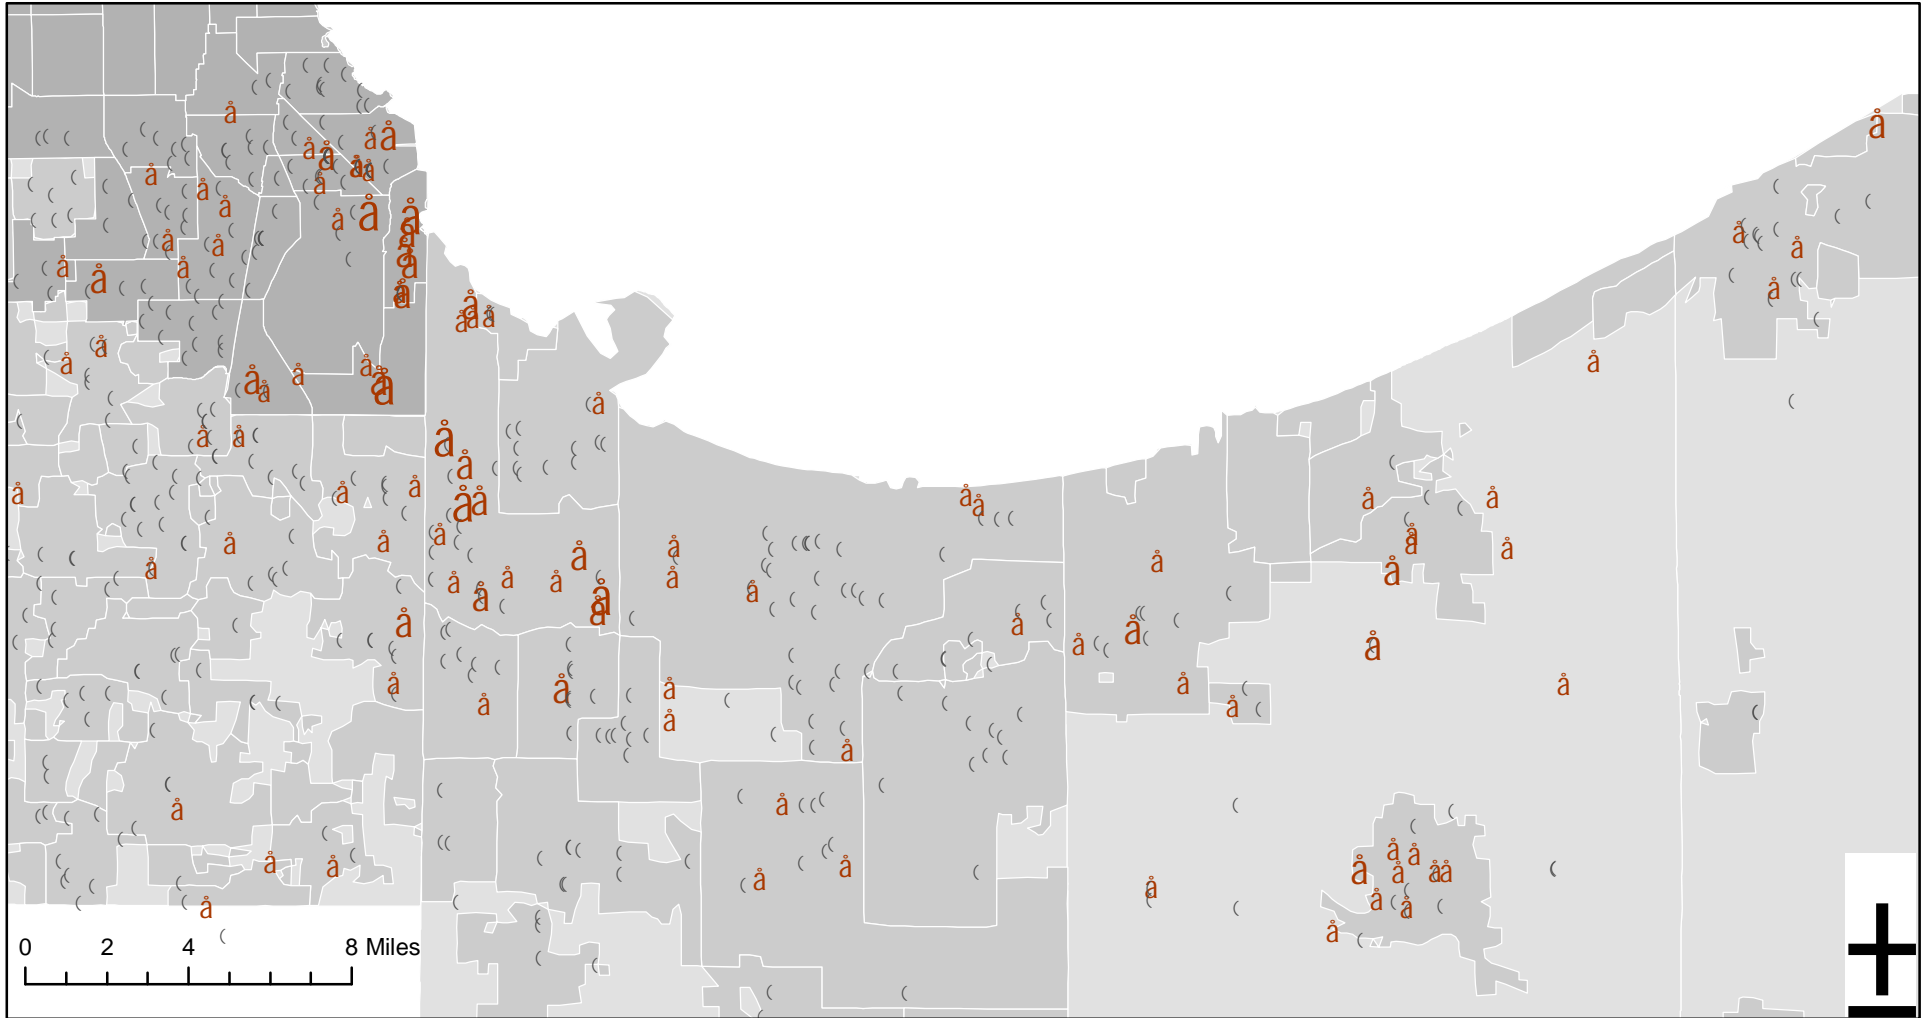

K-12 School Participation in Selected Nature Programs Calumet Region, 2006

Chicago State University GIS Laboratory
Mark Bouman/Jason Biller

Source: ESRI; CMAP; US Bureau of Census. "Selected" nature programs includes those responding to preliminary survey of school participation: Association for the Wolf Lake Initiative, BOLD Chicago/CIMBY, Calumet Environmental Education Program (Field Museum of Natural History), Forest Preserve District of Cook County, Friends of the Parks, Indiana Dunes Environmental Learning Center, Indiana Dunes National Lakeshore, Southeast Environmental Task Force.