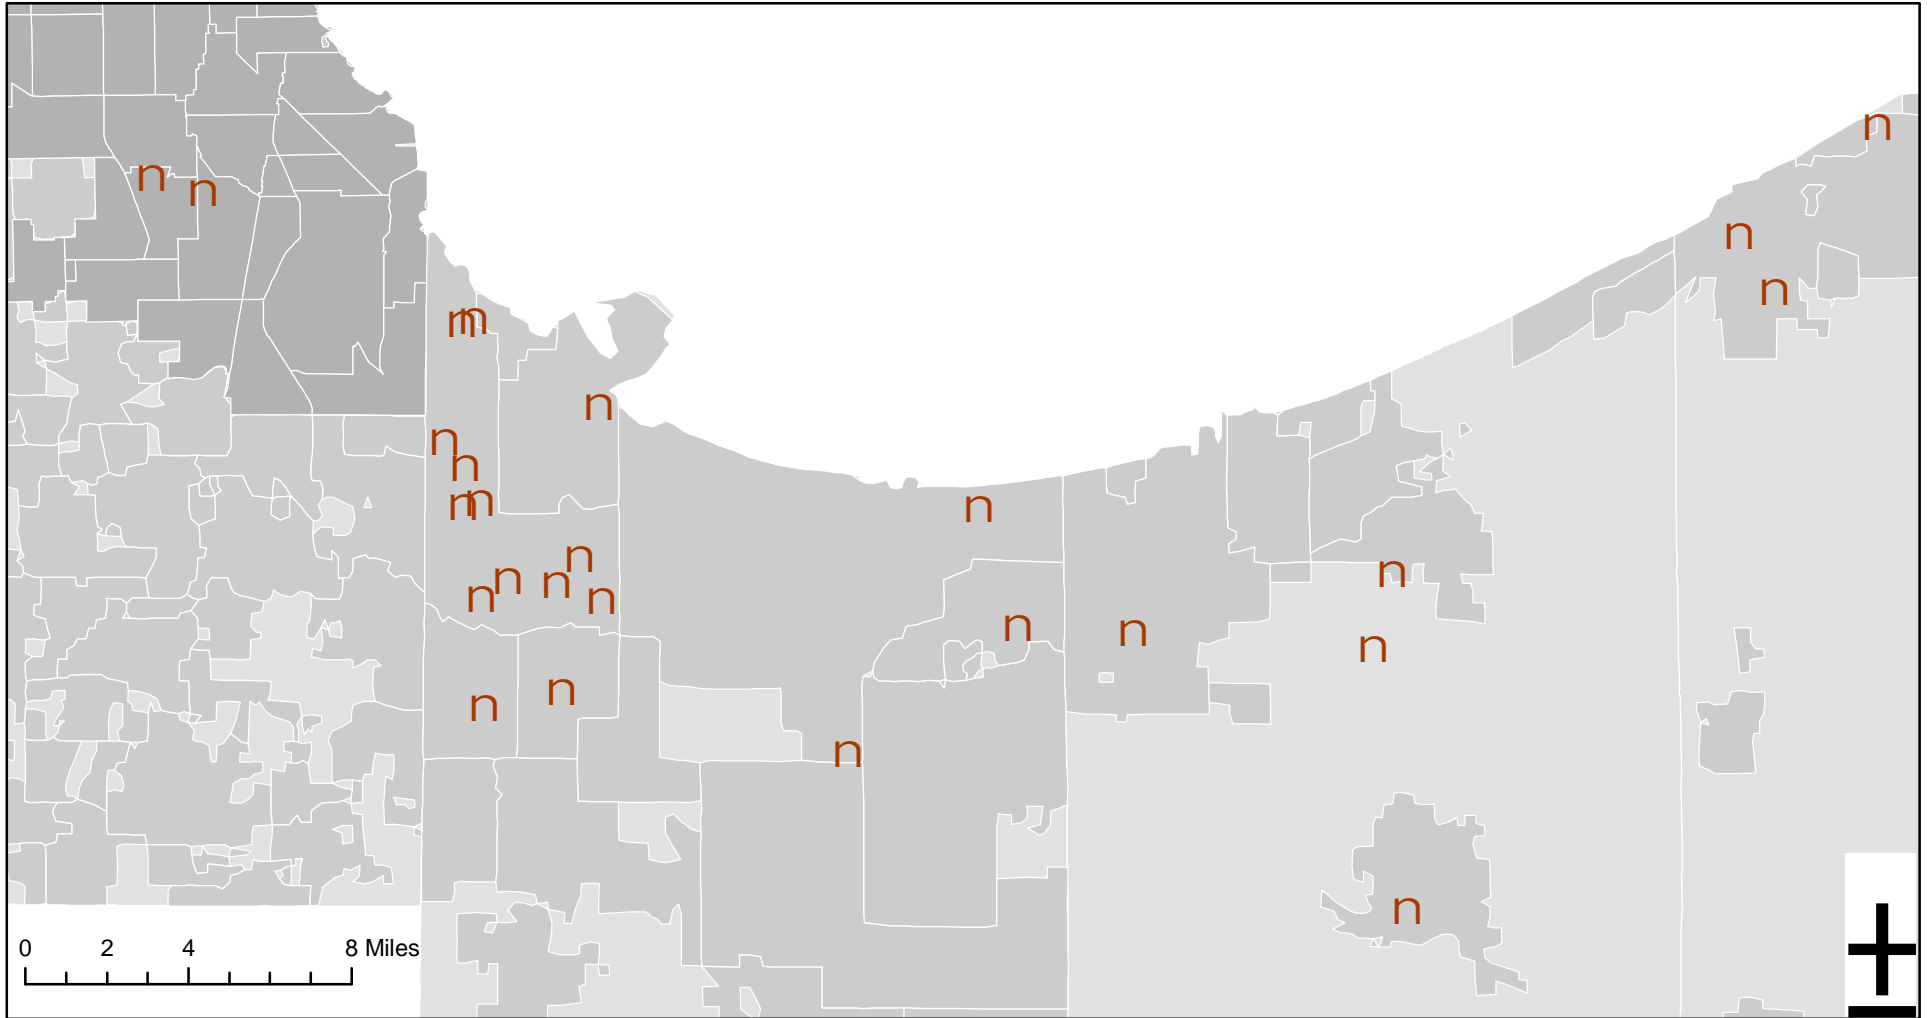

Schools Served by the Indiana Dunes Environmental Learning Center, 2006

Chicago State University GIS Laboratory
Mark Bouman/Jason Biller

Source: ESRI; CMAP; US Bureau of Census;
IDELC