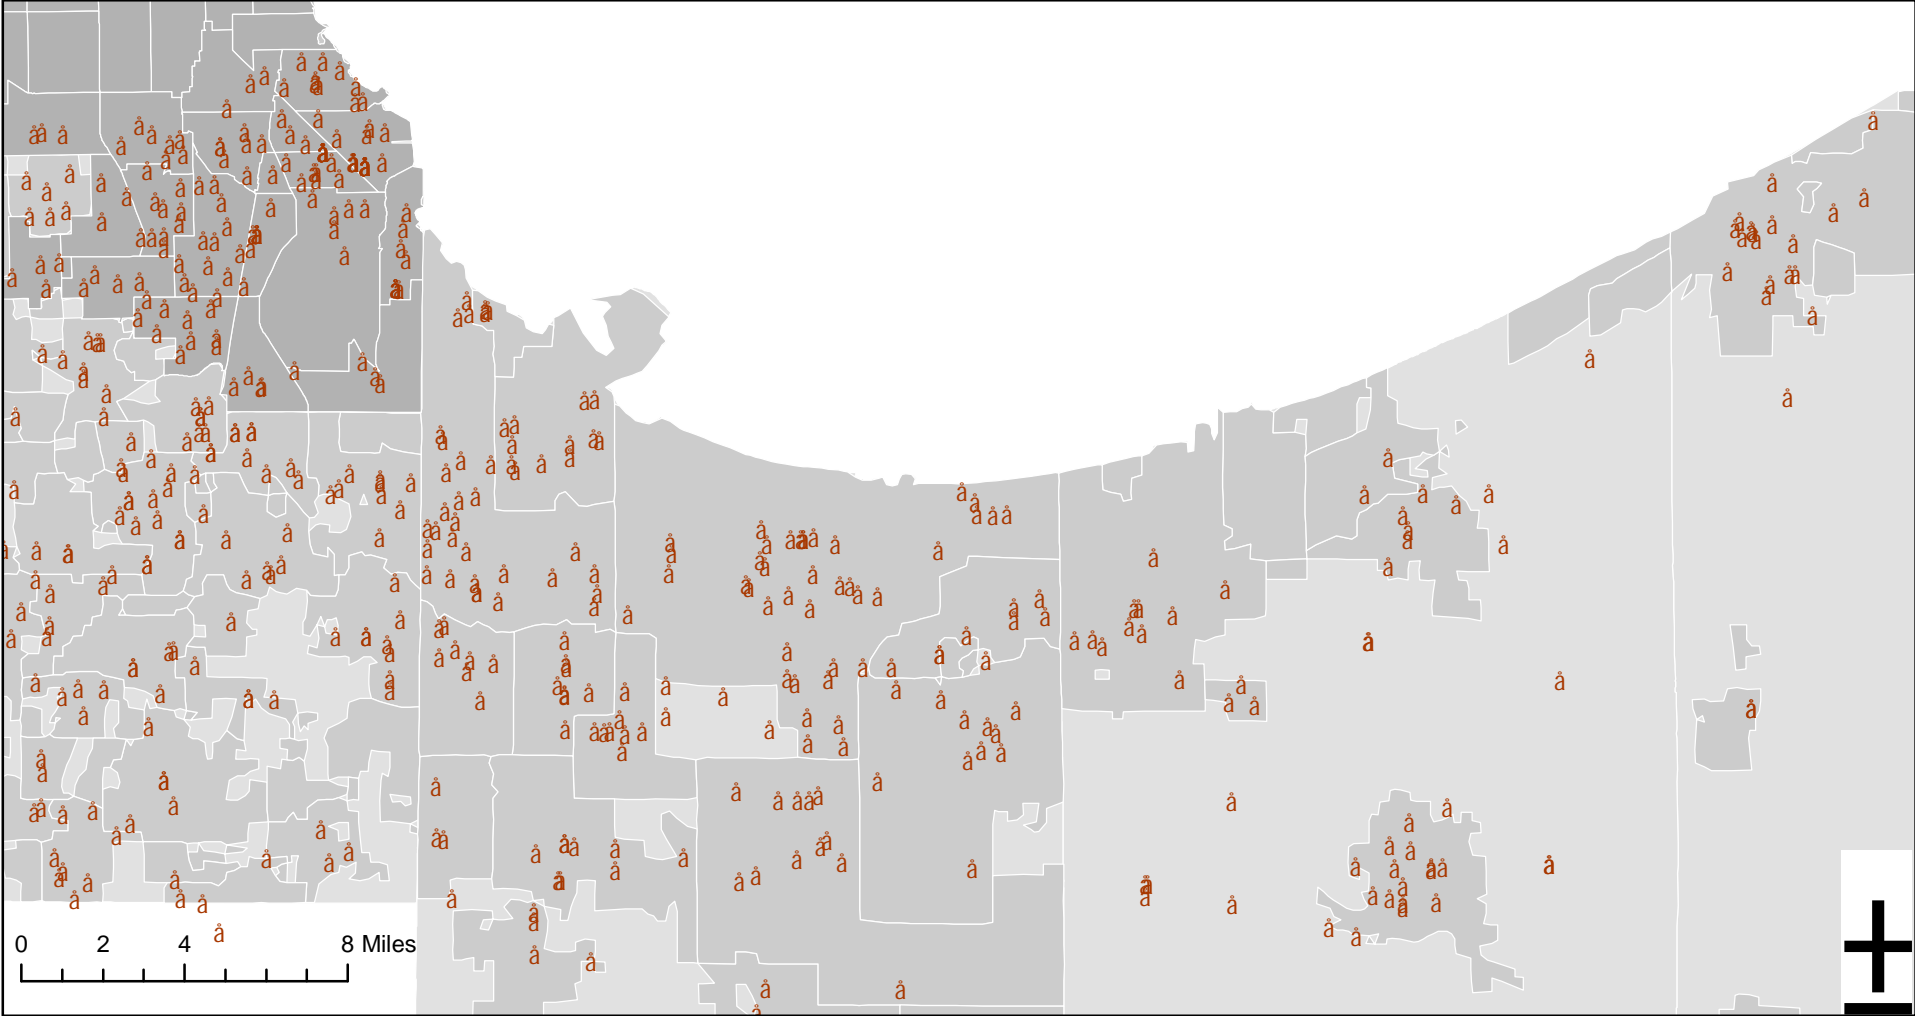

Schools in the Calumet Region

Chicago State University GIS Laboratory
Mark Bouman/Jason Biller

Source: ESRI; CMAP; US Bureau of Census; Indiana Department of Education; Illinois State Board of Education.

Legend

- School
- Chicago Community Areas
- Census Places (2000)
- County Boundaries (2000)